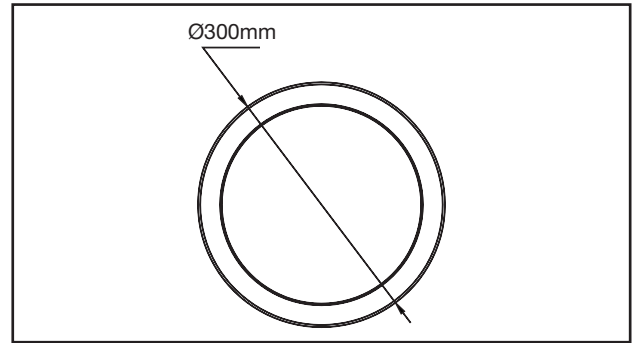

ABD16BZ/***

Ring Bezels For Bruno
(ABD16/CCT Range)

PRODUCT FEATURES

- Available in Satin Silver, Rose Gold, Carbon Black and Gold
- Compatible with all Bruno (ABD16) models
- Polar White Ring Bezel comes standard with ABD16
- Pre-Marked Side Entry Design